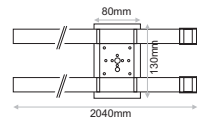

ACR.111 Pole Base Black
ACRW062 Pole Base White