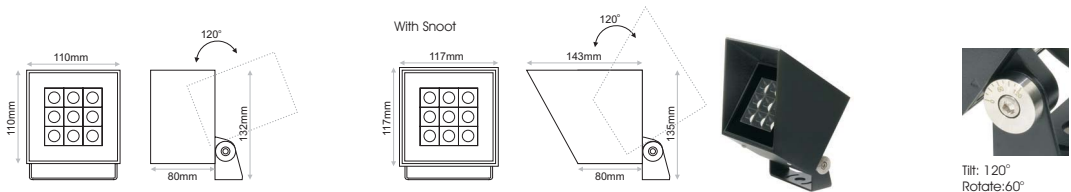

Box series of outdoor spotlights consists of a complete series of 5 different models in terms of consumption, available with accessories for different installations (plastic spike, concrete base, tree belt or pole base). Ideal for minimal architectural applications with low glare level due to the design of the luminaire and the extra snoot accessory. It is available in black or white colour as standard but custom RAL colours are also available upon request. Marine treatment is also offered upon request ensuring higher resistance to weather, UV, water and mould growth.

- Ingress Protection: IP66
- IK Rate: IK06
- Glare Rating: UGR <12 (14°), <12.5 (16°), <9.3 (20°), <19.9 (34°), <23.4 (60°), <16.2 (16°x30°)
- Dimming options: Phase Cut Dimmable, Non-Dimmable or 48VDC PWM Dimmable.
- Power cable: H05RN-F 3x0.75mm² L=2.0m
- Outer cable diameter: 7mm²
- Weight: 1,53kg

L90/B10 50.000h

Model	CCT	LED Source	Beam Angle	Colour	Dimming Option	Accessories
BOX 20.7W (BOX 21)	2700K (27C)	2223lm	14°	(W)	Black (BL)	cover Standard (0) SNOOT Black (1) SNOOT White (2) ↓ (XX) extras No Extras (0) Spike (1) Concrete Base (2) Belt (3) Pole Base** (4)
	3000K (30C)	2377lm	16°	(NR)	White (WH)	
	4000K (40C)	2377lm	20°	(MD)		
	6500K (65C)	2668lm	34°	(WD)		
				60°	(VW)	
			16°x30°	(AS)		
					230VAC Non-Dimmable (230ND)	
					230VAC Phase Cut Dimmable* (230D)	
					48VDC PWM Dimmable (48D)	