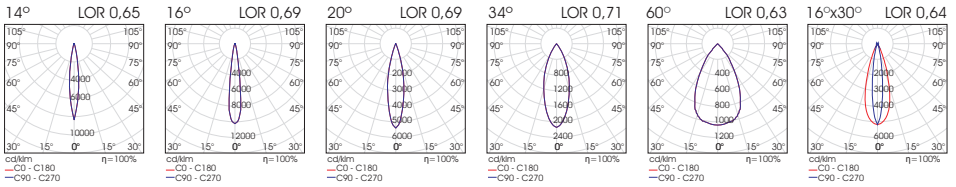

Model	CCT	LED Source	Beam Angle	Colour	Dimming Option	Accessories	
BOX 20.7W (BOX 21)	2700K (27C)	2223lm	14°	(W)	Black (BL)	cover Standard (0) SNOOT Black (1) SNOOT White (2) ↓ (XX) extras No Extras (0) Spike (1) Concrete Base (2) Belt (3) Pole Base** (4)	
	3000K (30C)	2377lm	16°	(NR)	White (WH)		
	4000K (40C)	2377lm	20°	(MD)			
	6500K (65C)	2668lm	34°	(WD)			
				60°	(VW)		
			16°x30°	(AS)			
					230VAC Non-Dimmable (230ND)		
					230VAC Phase Cut Dimmable* (230D)		
					48VDC PWM Dimmable (48D)		

* By trailing edge dimmers.
** Pole base supplied black as standard.

Ordering Code Example: BOX 21-30C-NR-BL-230D-01

Accessories